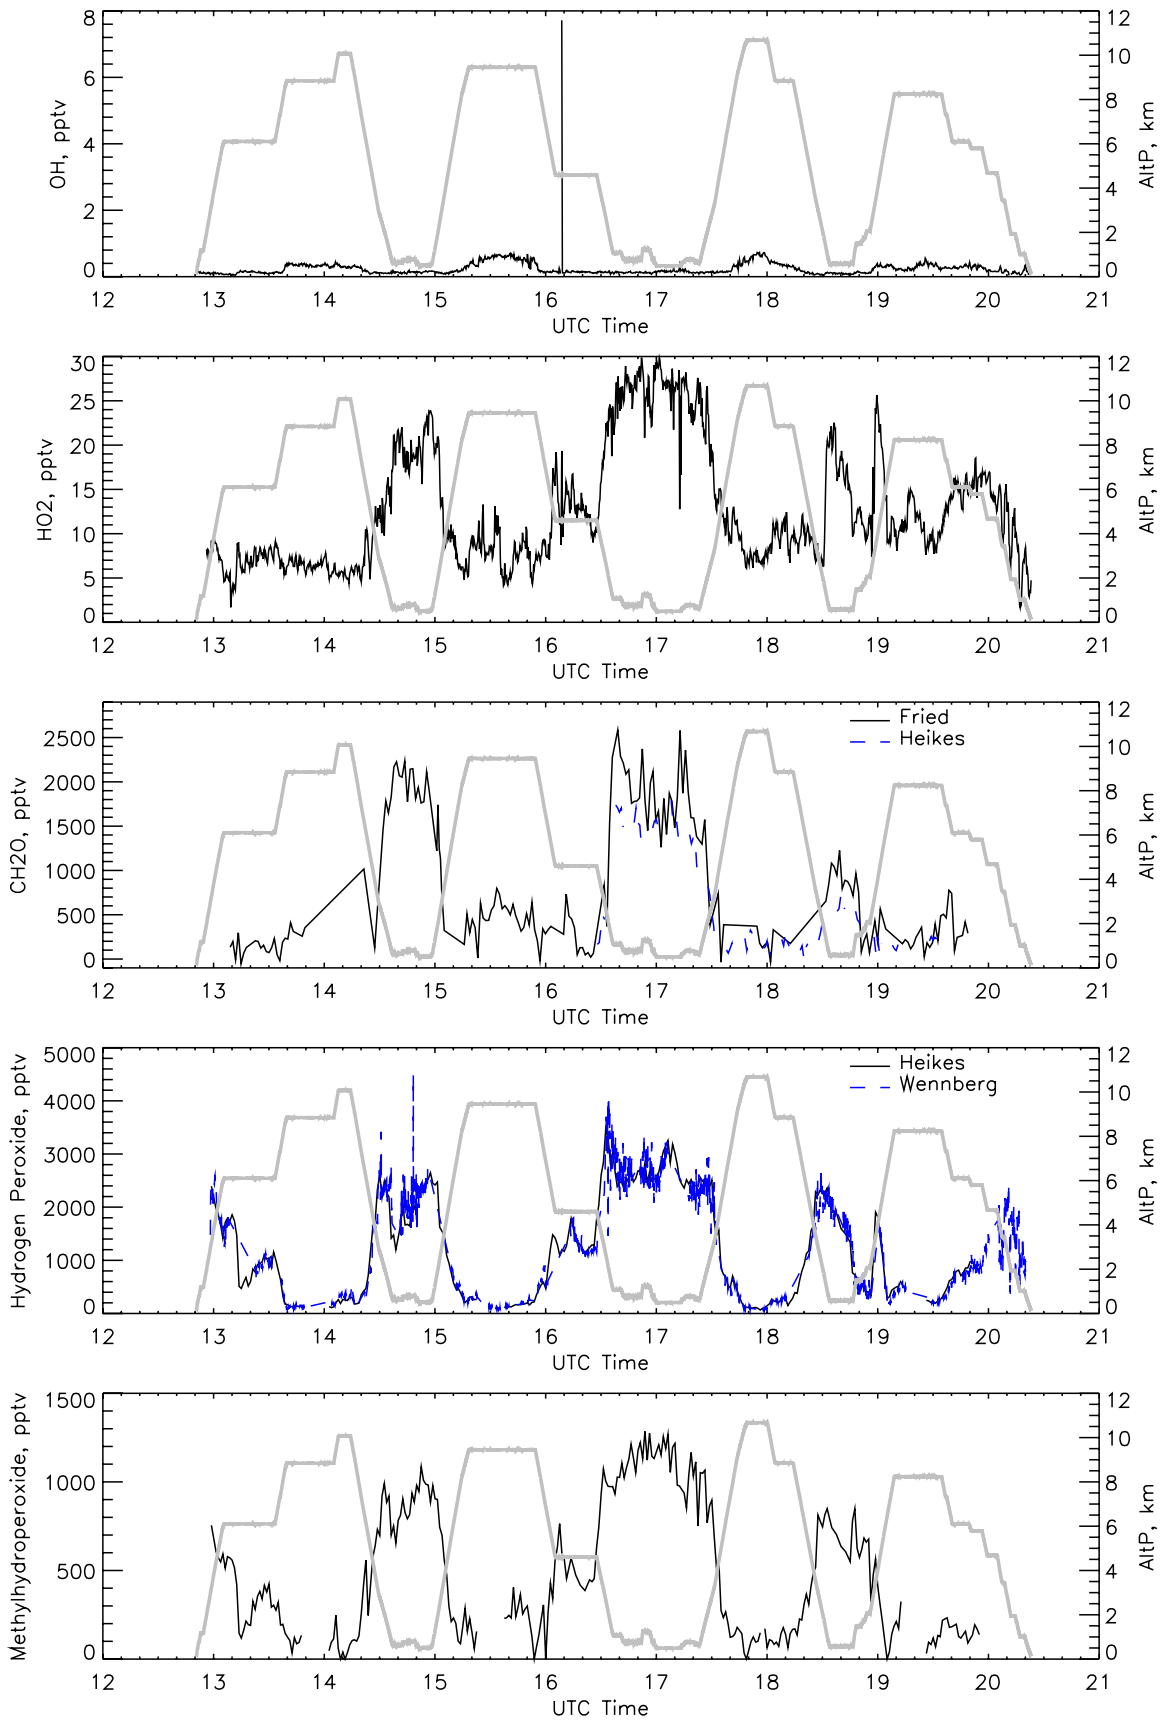

FINAL DATA: INTEX-NA DC8 Flight 20040715

FINAL DATA: INTEX-NA DC8 Flight 20040715

FINAL DATA: INTEX-NA DC8 Flight 20040715

FINAL DATA: INTEX-NA DC8 Flight 20040715

FINAL DATA: INTEX-NA DC8 Flight 20040715

FINAL DATA: INTEX-NA DC8 Flight 20040715

Profile # 1 INTEX-NA DC8 Flight 20040715

LEFT BLANK

Profile # 2 INTEX-NA DC8 Flight 20040715

LEFT BLANK

Profile # 3 INTEX-NA DC8 Flight 20040715

LEFT BLANK

Profile # 4 INTEX-NA DC8 Flight 20040715