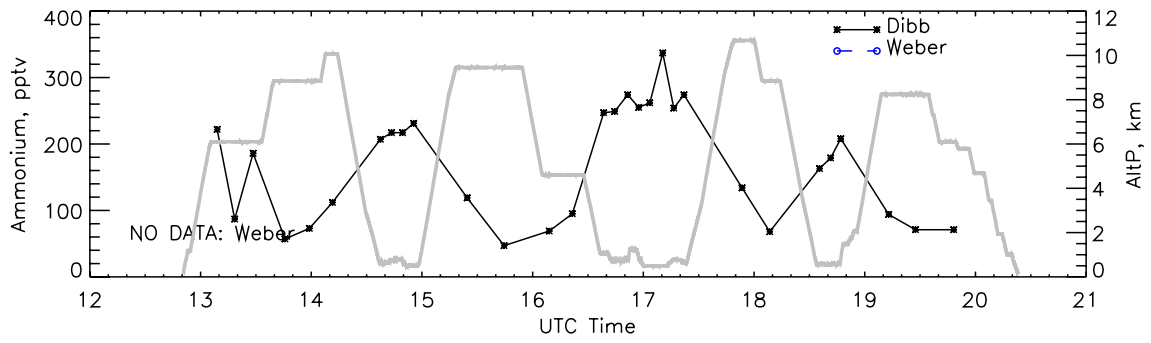

FINAL DATA: INTEX-NA DC8 Flight 20040715