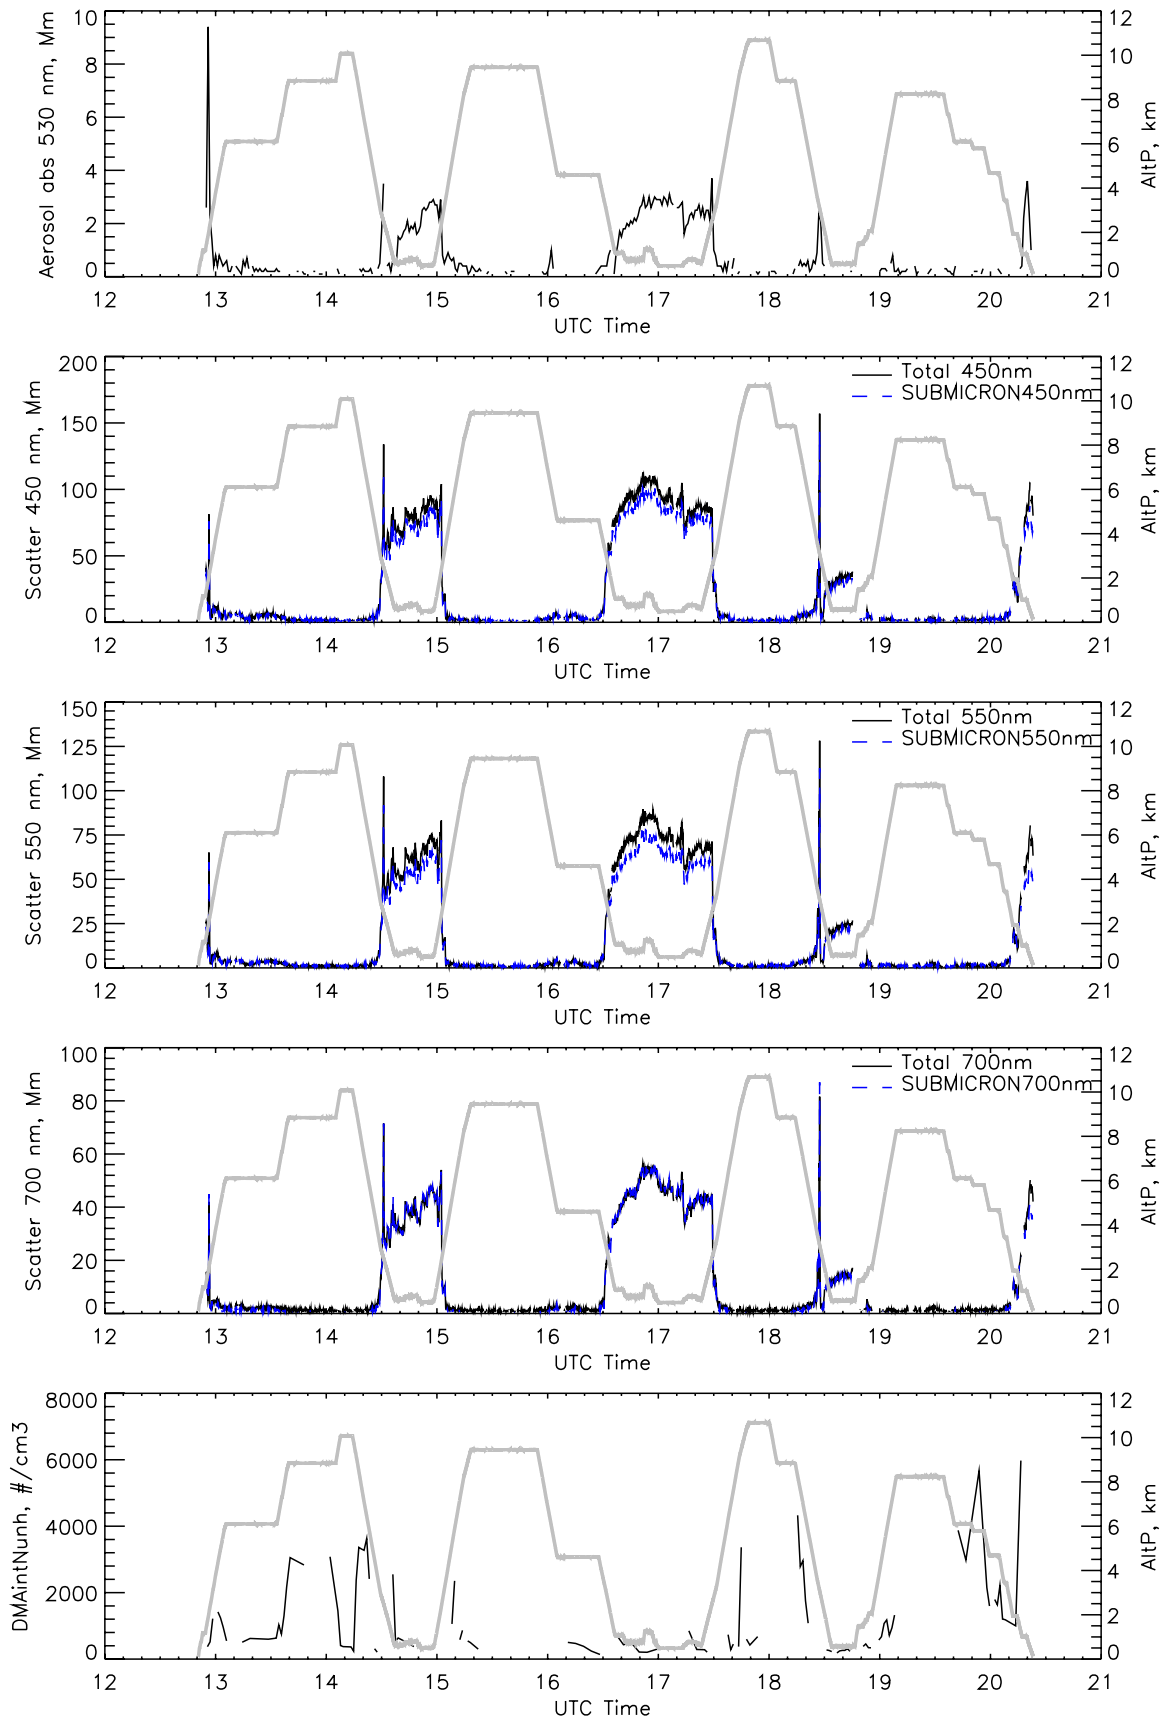

FINAL DATA: INTEX-NA DC8 Flight 20040715

FINAL DATA: INTEX-NA DC8 Flight 20040715

FINAL DATA: INTEX-NA DC8 Flight 20040715

FINAL DATA: INTEX-NA DC8 Flight 20040715

FINAL DATA: INTEX-NA DC8 Flight 20040715

FINAL DATA: INTEX-NA DC8 Flight 20040715

Profile # 1 INTEX-NA DC8 Flight 20040715

LEFT BLANK

Profile # 2 INTEX-NA DC8 Flight 20040715

LEFT BLANK

Profile # 3 INTEX-NA DC8 Flight 20040715

LEFT BLANK

Profile # 4 INTEX-NA DC8 Flight 20040715