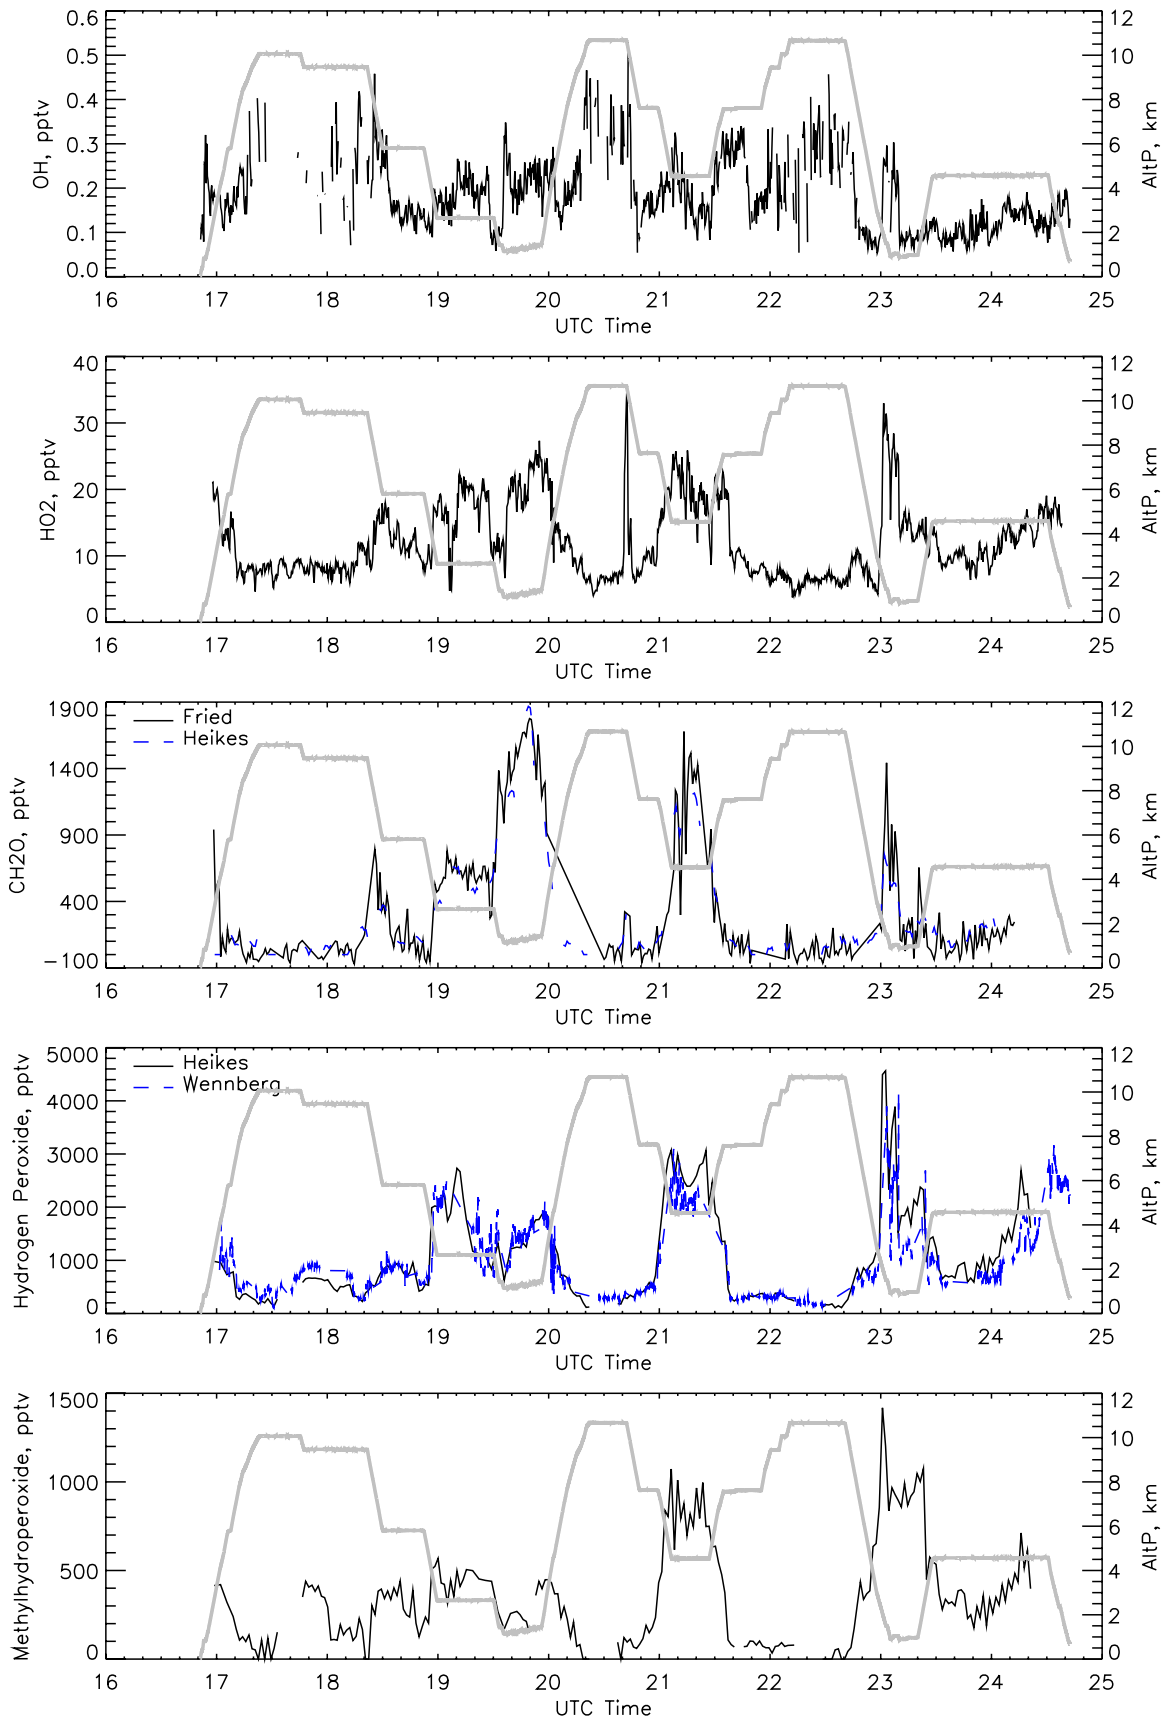

FINAL DATA: INTEX-NA DC8 Flight 20040814

FINAL DATA: INTEX-NA DC8 Flight 20040814

FINAL DATA: INTEX-NA DC8 Flight 20040814

FINAL DATA: INTEX-NA DC8 Flight 20040814

FINAL DATA: INTEX-NA DC8 Flight 20040814