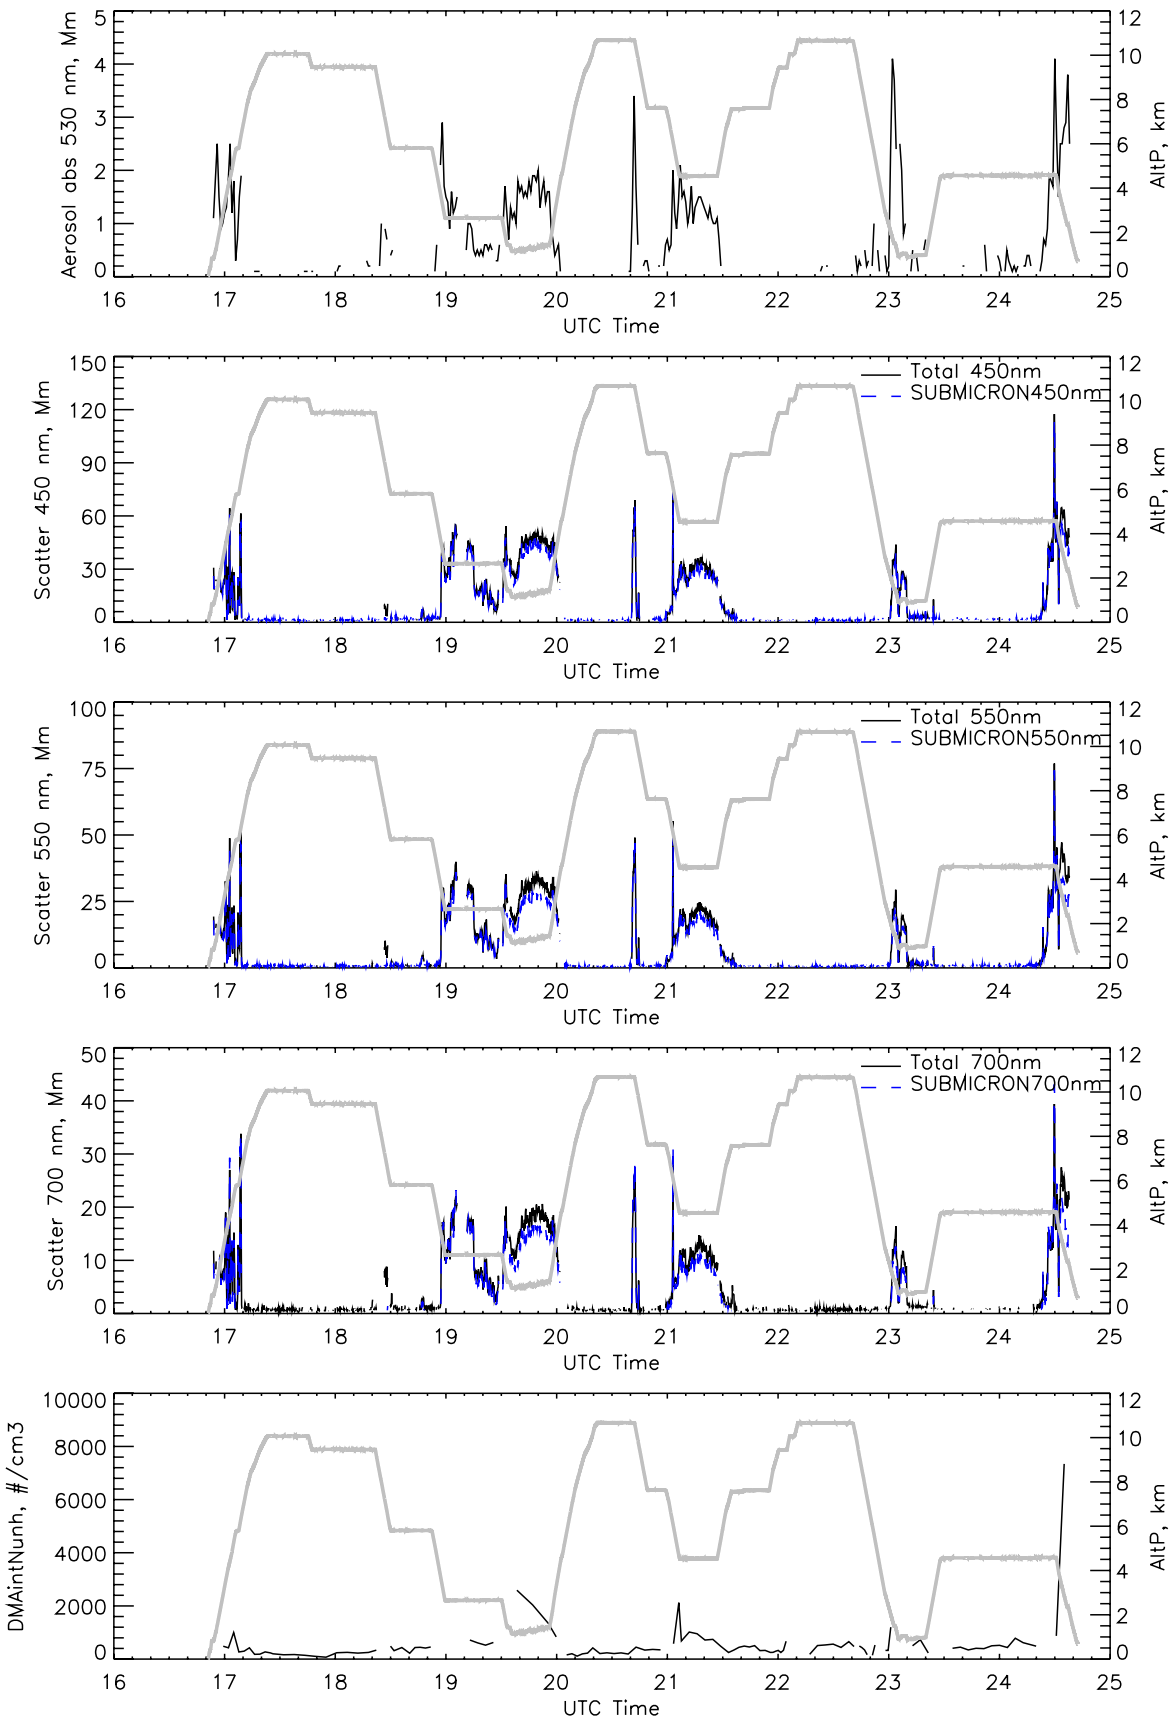

FINAL DATA: INTEX-NA DC8 Flight 20040814

FINAL DATA: INTEX-NA DC8 Flight 20040814

FINAL DATA: INTEX-NA DC8 Flight 20040814

FINAL DATA: INTEX-NA DC8 Flight 20040814

FINAL DATA: INTEX-NA DC8 Flight 20040814

FINAL DATA: INTEX-NA DC8 Flight 20040814

Profile # 1 INTEX-NA DC8 Flight 20040814

LEFT BLANK

Profile # 2 INTEX-NA DC8 Flight 20040814

LEFT BLANK

Profile # 3 INTEX-NA DC8 Flight 20040814

LEFT BLANK

Profile # 4 INTEX-NA DC8 Flight 20040814