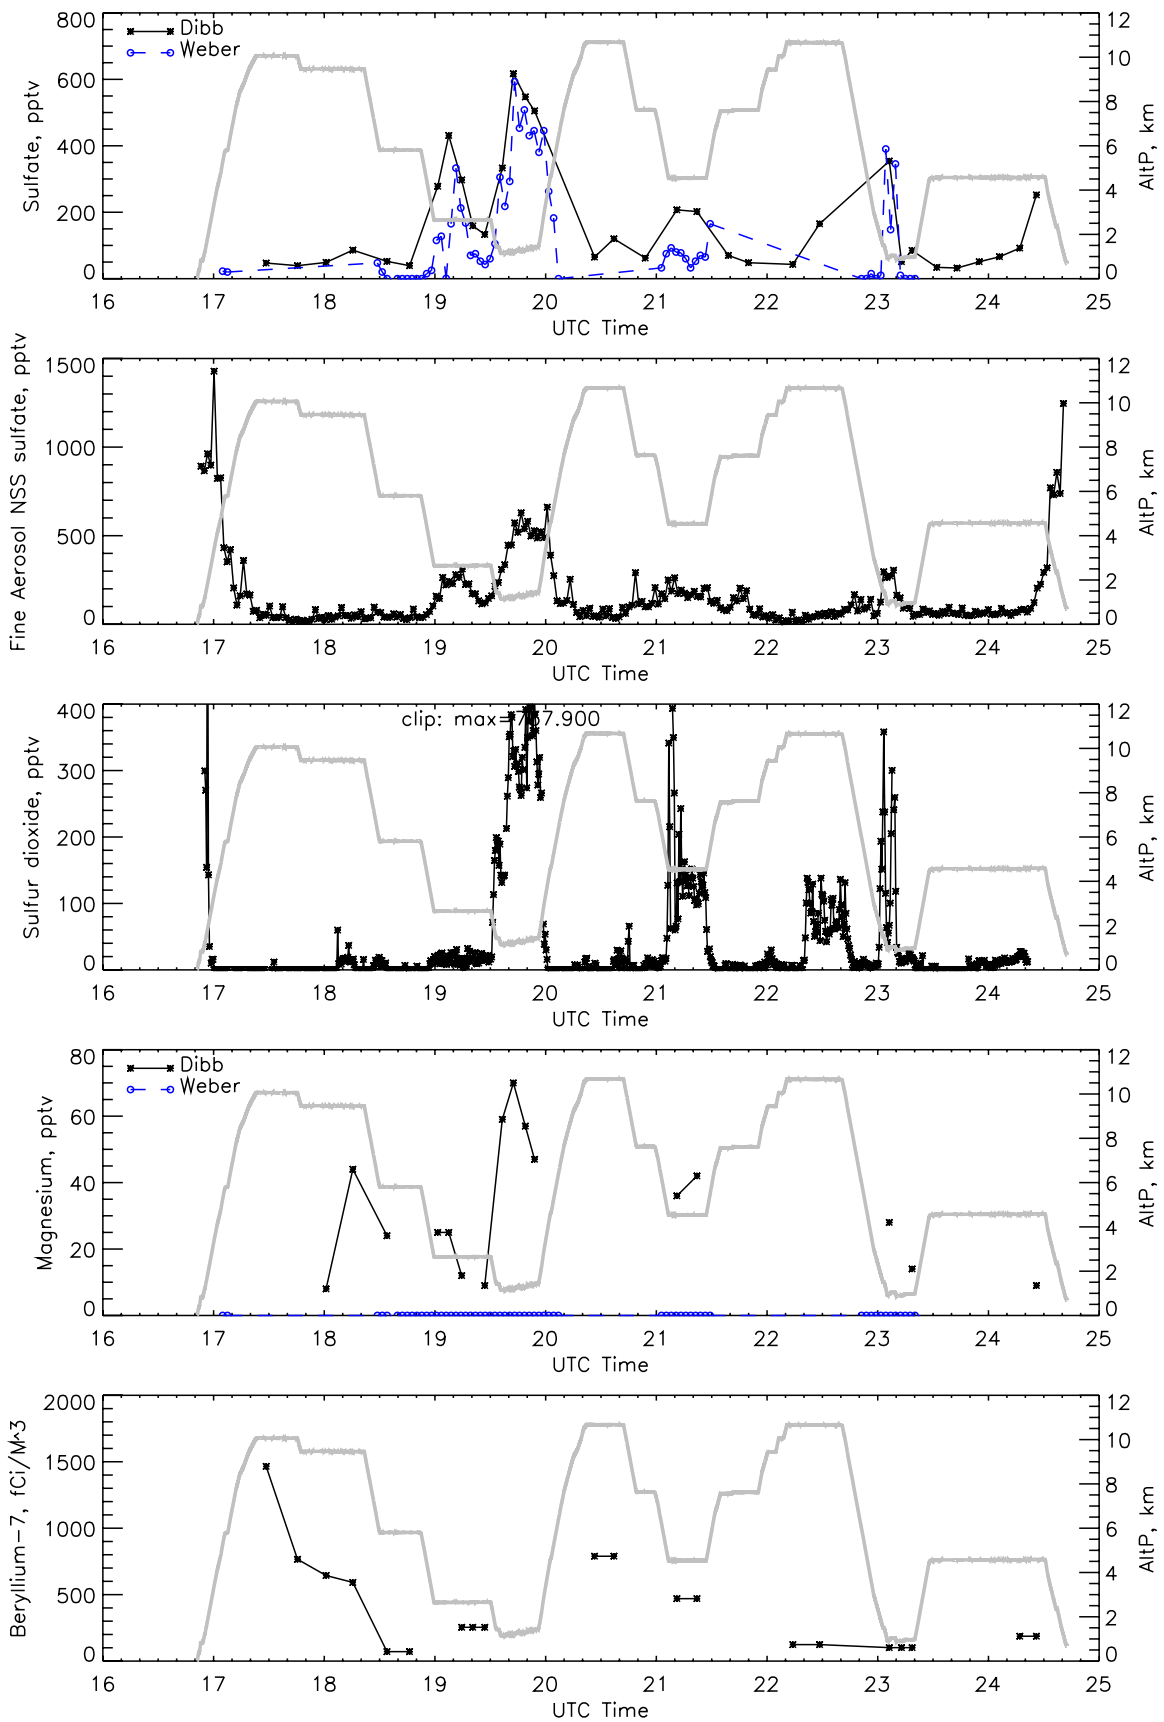

FINAL DATA: INTEX-NA DC8 Flight 20040814

FINAL DATA: INTEX-NA DC8 Flight 20040814

FINAL DATA: INTEX-NA DC8 Flight 20040814

FINAL DATA: INTEX-NA DC8 Flight 20040814

FINAL DATA: INTEX-NA DC8 Flight 20040814

FINAL DATA: INTEX-NA DC8 Flight 20040814

Profile # 1 INTEX-NA DC8 Flight 20040814

LEFT BLANK

Profile # 2 INTEX-NA DC8 Flight 20040814

LEFT BLANK

Profile # 3 INTEX-NA DC8 Flight 20040814

LEFT BLANK

Profile # 4 INTEX-NA DC8 Flight 20040814