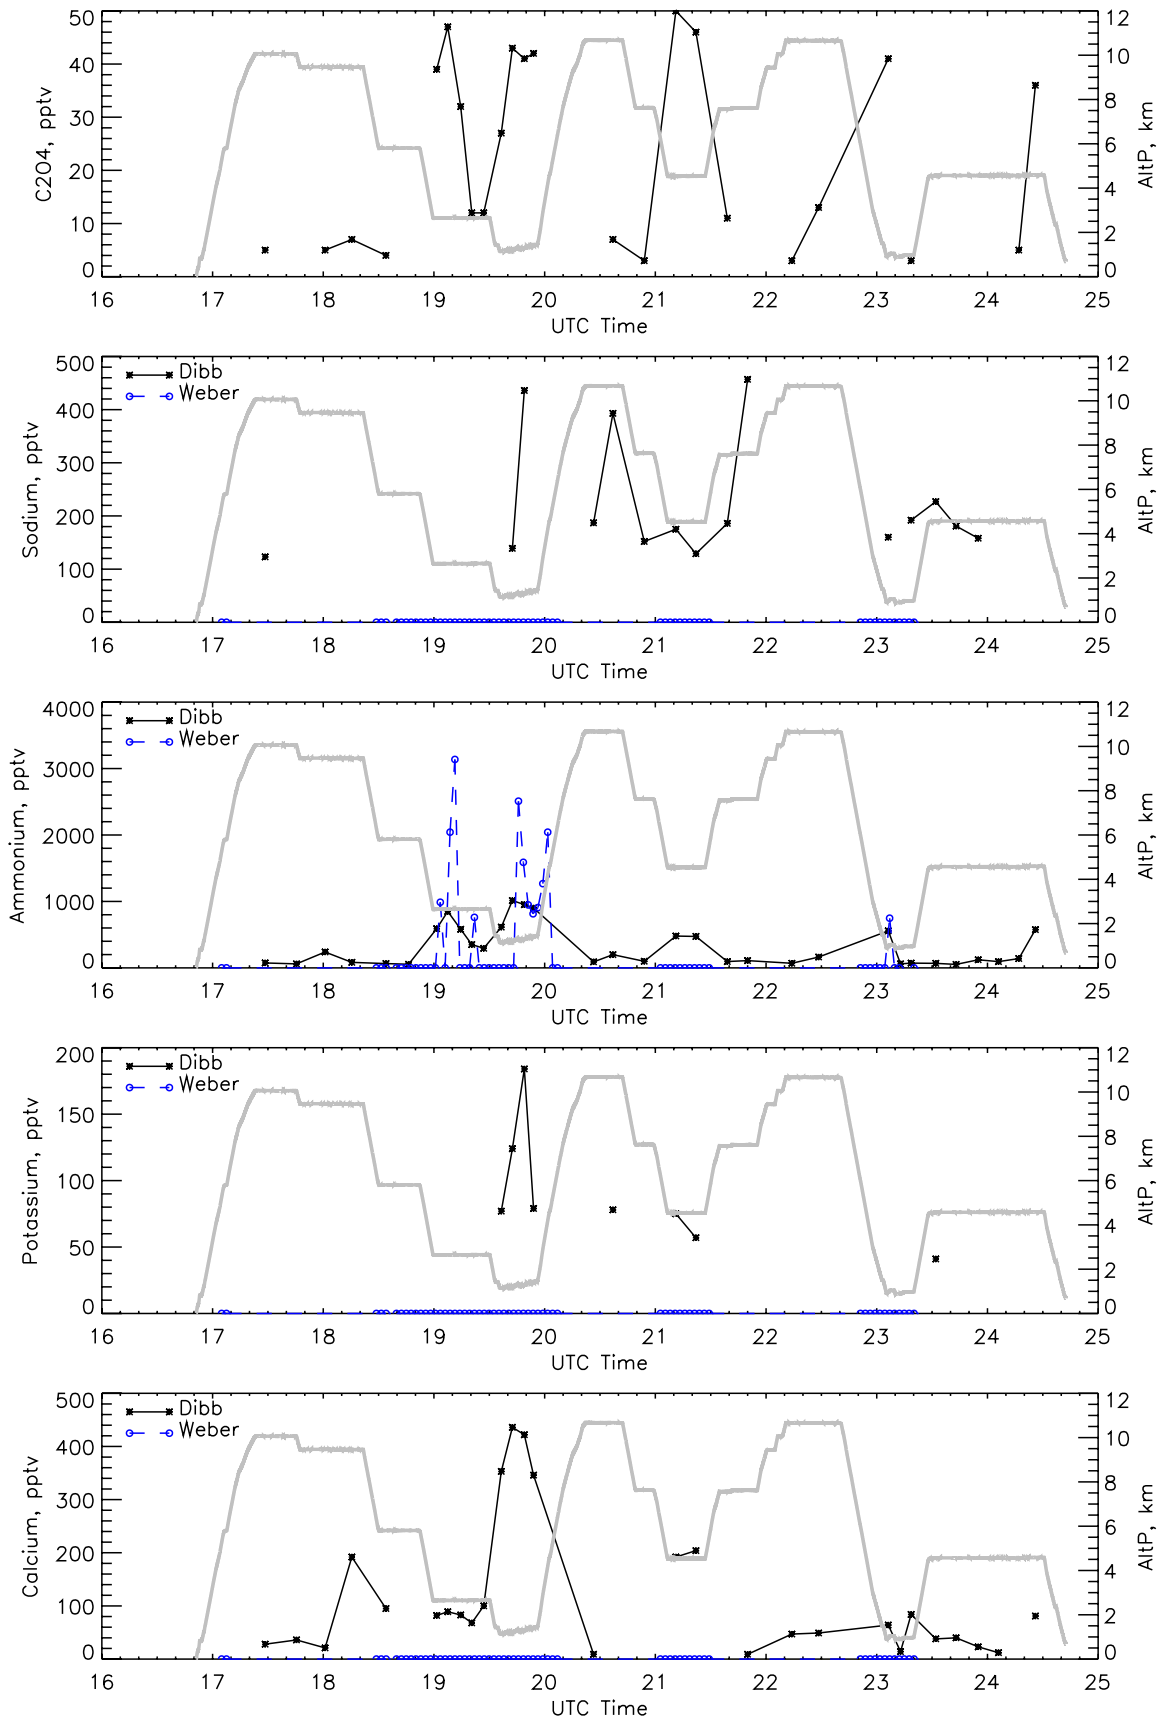

FINAL DATA: INTEX-NA DC8 Flight 20040814

FINAL DATA: INTEX-NA DC8 Flight 20040814

FINAL DATA: INTEX-NA DC8 Flight 20040814

FINAL DATA: INTEX-NA DC8 Flight 20040814

FINAL DATA: INTEX-NA DC8 Flight 20040814

FINAL DATA: INTEX-NA DC8 Flight 20040814

Profile # 1 INTEX-NA DC8 Flight 20040814

LEFT BLANK

Profile # 2 INTEX-NA DC8 Flight 20040814

LEFT BLANK

Profile # 3 INTEX-NA DC8 Flight 20040814

LEFT BLANK

Profile # 4 INTEX-NA DC8 Flight 20040814