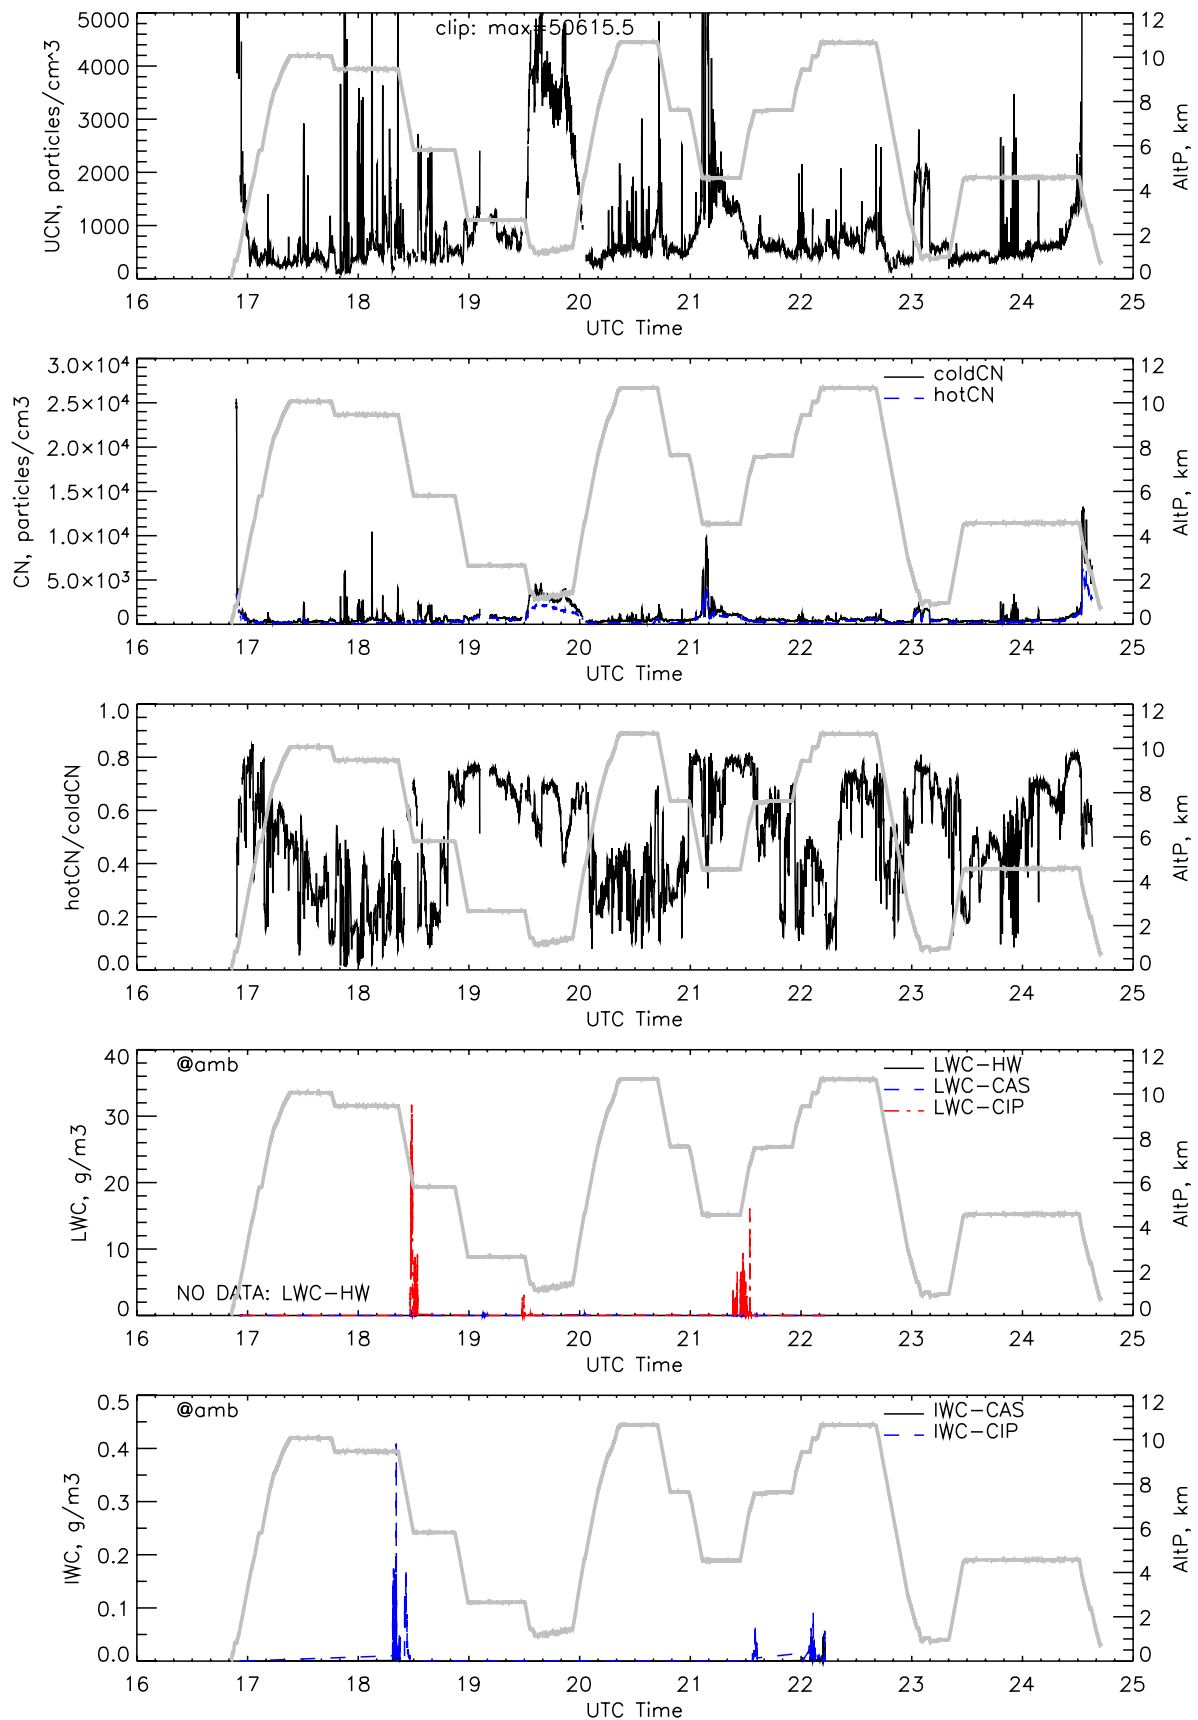

FINAL DATA: INTEX-NA DC8 Flight 20040814

FINAL DATA: INTEX-NA DC8 Flight 20040814

FINAL DATA: INTEX-NA DC8 Flight 20040814

FINAL DATA: INTEX-NA DC8 Flight 20040814

FINAL DATA: INTEX-NA DC8 Flight 20040814

FINAL DATA: INTEX-NA DC8 Flight 20040814

Profile # 1 INTEX-NA DC8 Flight 20040814

LEFT BLANK

Profile # 2 INTEX-NA DC8 Flight 20040814

LEFT BLANK

Profile # 3 INTEX-NA DC8 Flight 20040814

LEFT BLANK

Profile # 4 INTEX-NA DC8 Flight 20040814

LEFT BLANK

Profile # 5 INTEX-NA DC8 Flight 20040814

LEFT BLANK

Profile # 6 INTEX-NA DC8 Flight 20040814

LEFT BLANK

Profile # 7 INTEX-NA DC8 Flight 20040814

LEFT BLANK

Profile # 8 INTEX-NA DC8 Flight 20040814