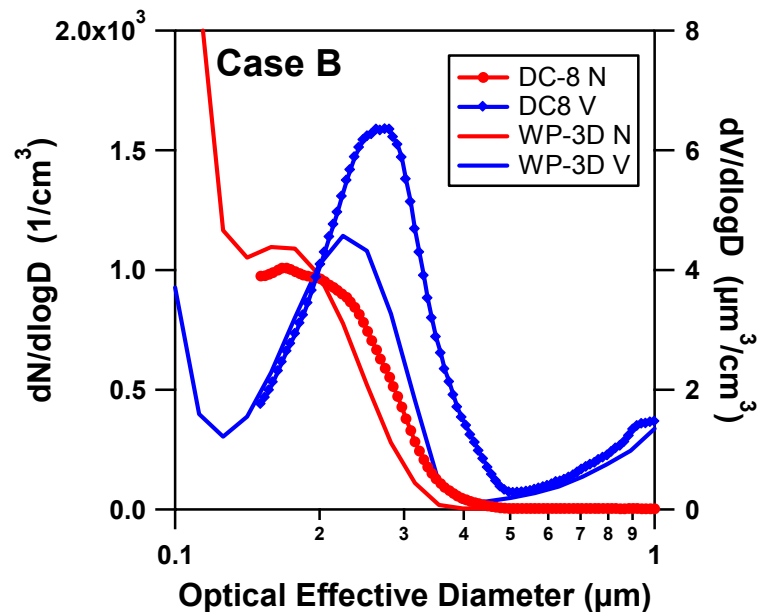

Altitude (km)

07/31/2004

Altitude (km)

22:58:31 – 23:01:21

23:17:51 – 23:22:21