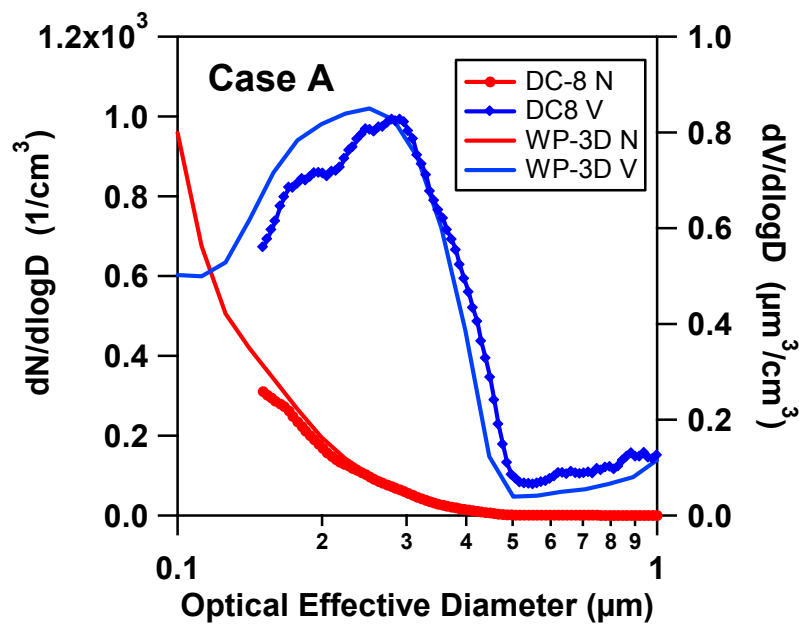

Altitude (km)

07/31/2004

Altitude (km)

22:58:31 – 23:01:21

23:17:51 – 23:22:21