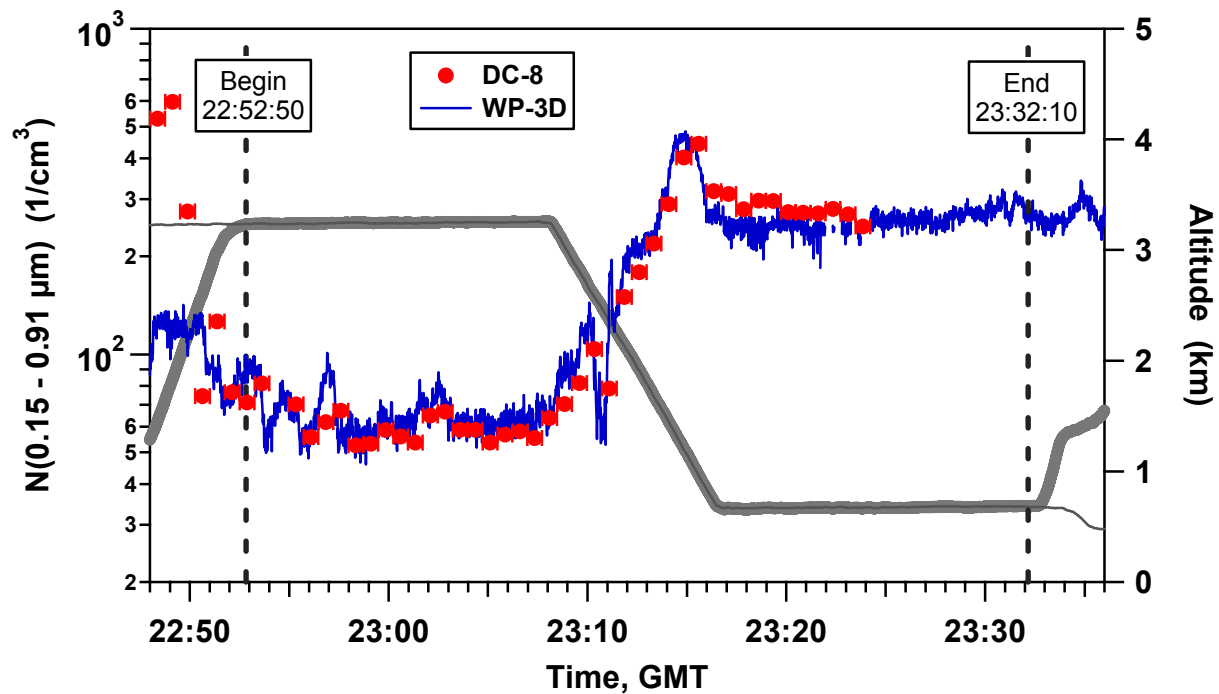

Altitude (km)

07/31/2004

Altitude (km)

22:58:31 – 23:01:21

23:17:51 – 23:22:21