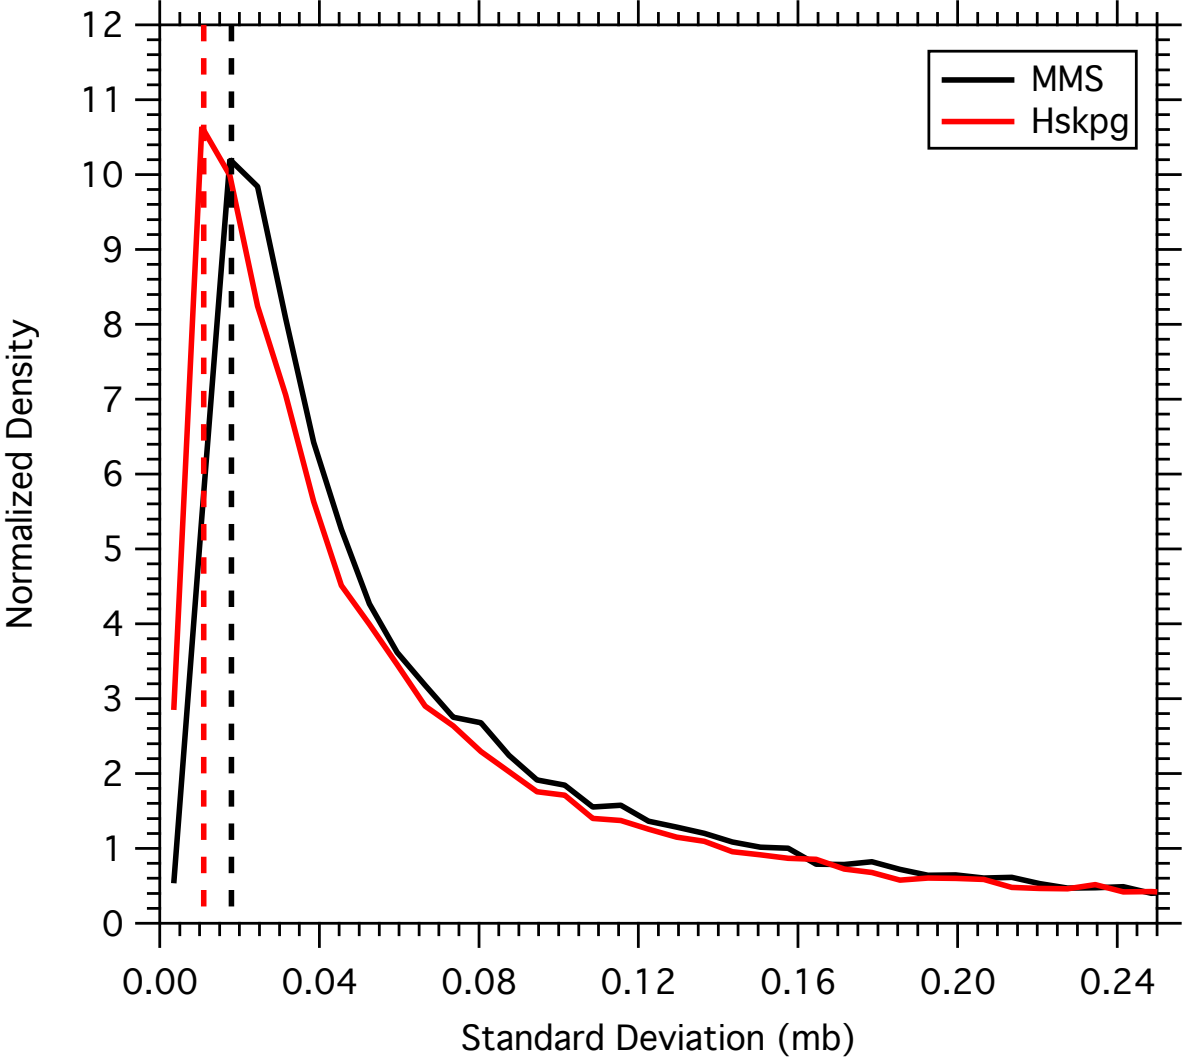

# Precision

- Hskpg 1s precision is about 0.011 mb
- MMS 1s precision is about 0.018 mb

**Data:**

- Hskping: seac4rs-dc8hskping\_dc8\_#####\_r0.ict (##### = daily files from 20130806 – 20130923)
- MMS: SEAC4RS-MMS-1HZ\_DC8\_#####\_R0.ict (##### = daily files from 20130806 – 20130923)

**Precision for 1 second data:**

- Standard deviations were calculated for 5, 10, and 20 seconds.
- Only bins containing at least 70% of data used in the analysis.
- Precisions are estimated at ~0.011 mb for Hskpg, and ~0.018 mb for MMS.