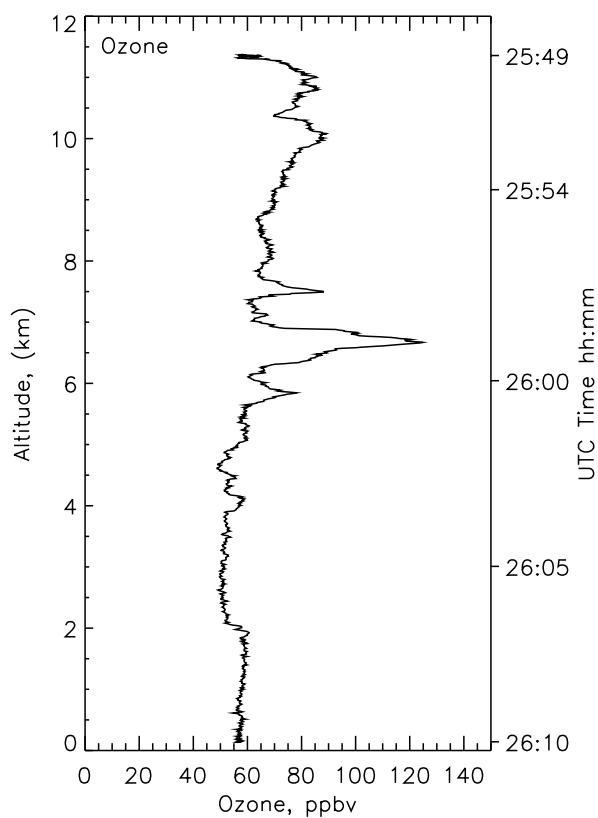

Profile # 4 TRACE-P DC-8 Flight 16