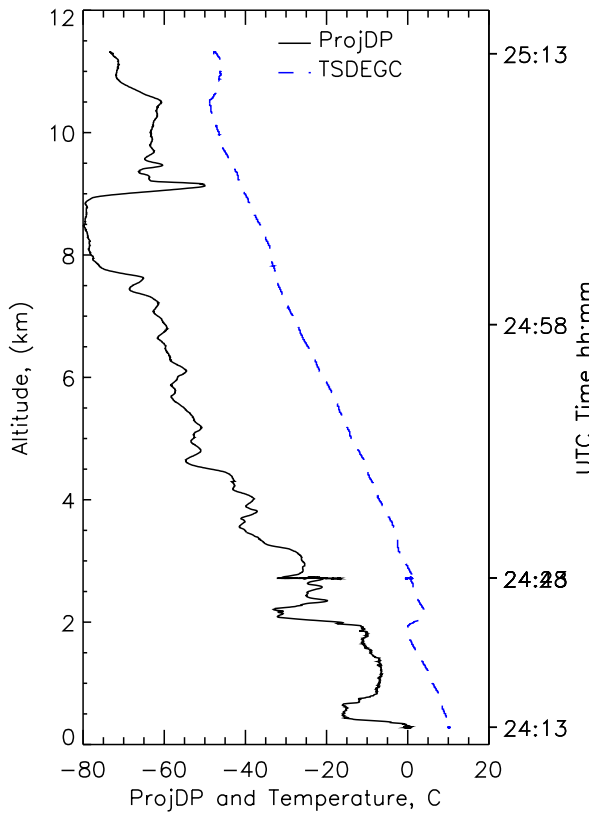

Profile # 3 TRACE-P DC-8 Flight 16