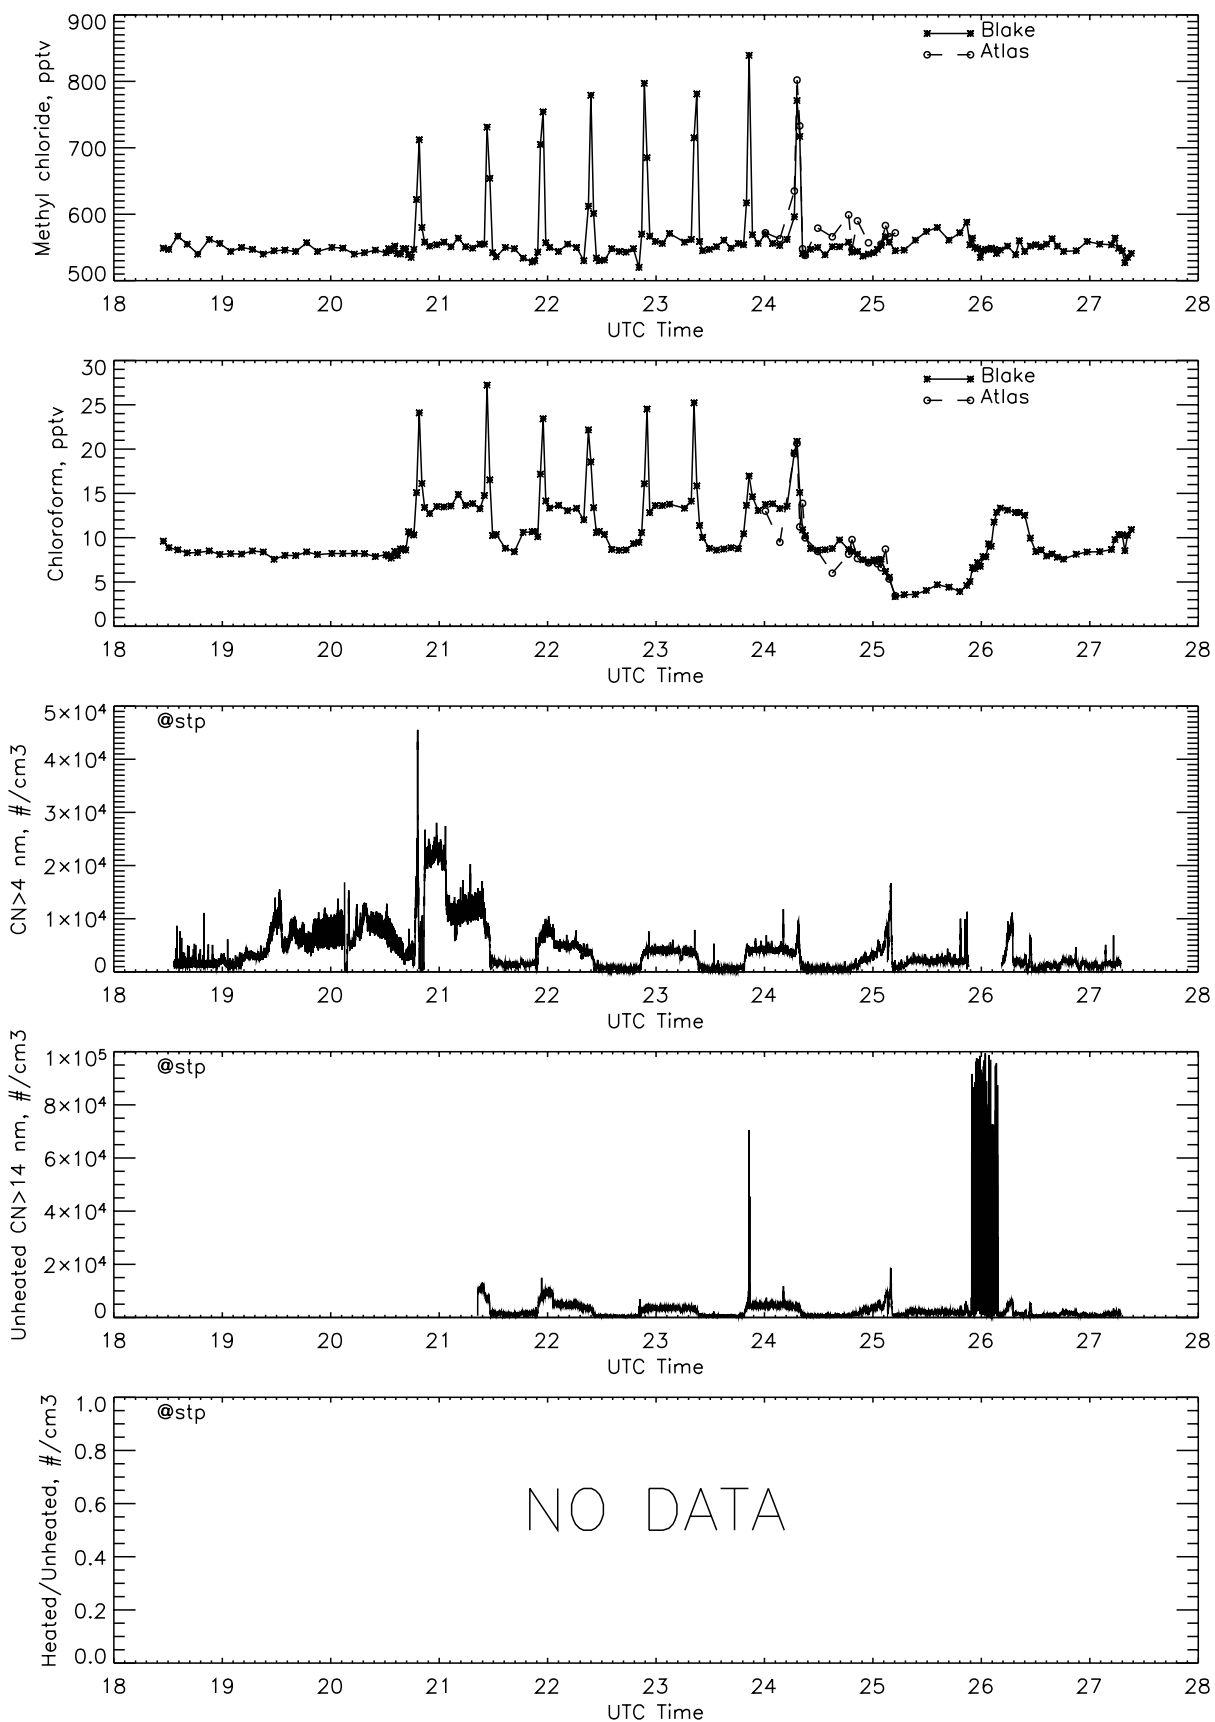

FINAL DATA: TRACE-P DC-8 Flight 16

FINAL DATA: TRACE-P DC-8 Flight 16

FINAL DATA: TRACE-P DC-8 Flight 16

FINAL DATA: TRACE-P DC-8 Flight 16

FINAL DATA: TRACE-P DC-8 Flight 16

FINAL DATA: TRACE-P DC-8 Flight 16

FINAL DATA: TRACE-P DC-8 Flight 16