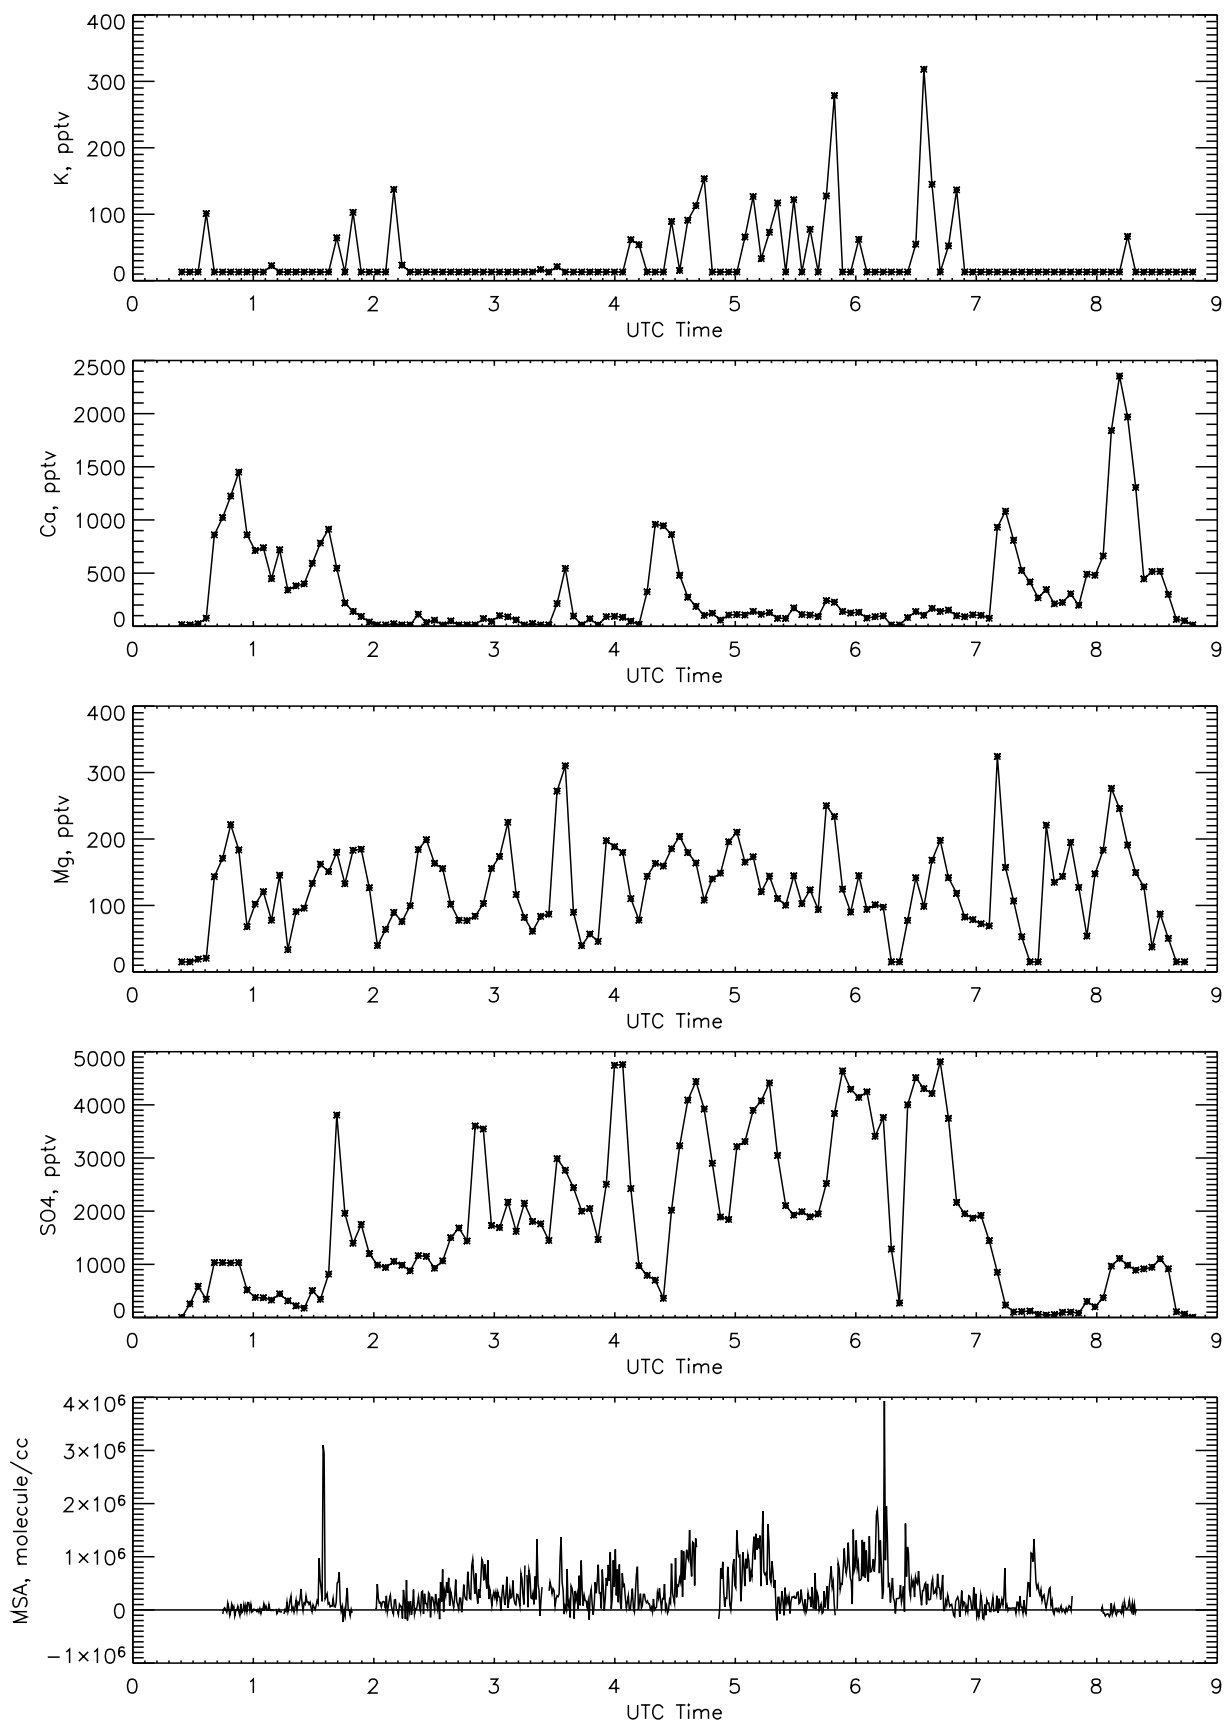

FINAL DATA: TRACE-P P3-B Flight 17

FINAL DATA: TRACE-P P3-B Flight 17

FINAL DATA: TRACE-P P3-B Flight 17

FINAL DATA: TRACE-P P3-B Flight 17

FINAL DATA: TRACE-P P3-B Flight 17

FINAL DATA: TRACE-P P3-B Flight 17

FINAL DATA: TRACE-P P3-B Flight 17

FINAL DATA: TRACE-P P3-B Flight 17

LEFT BLANK

FINAL DATA: TRACE-P P3-B Flight 17

FINAL DATA: TRACE-P P3-B Flight 17

Profile # 1 TRACE-P P3-B Flight 17

Profile # 2 TRACE-P P3-B Flight 17

Profile # 3 TRACE-P P3-B Flight 17

Profile # 4 TRACE-P P3-B Flight 17

Profile # 5 TRACE-P P3-B Flight 17

Profile # 6 TRACE-P P3-B Flight 17