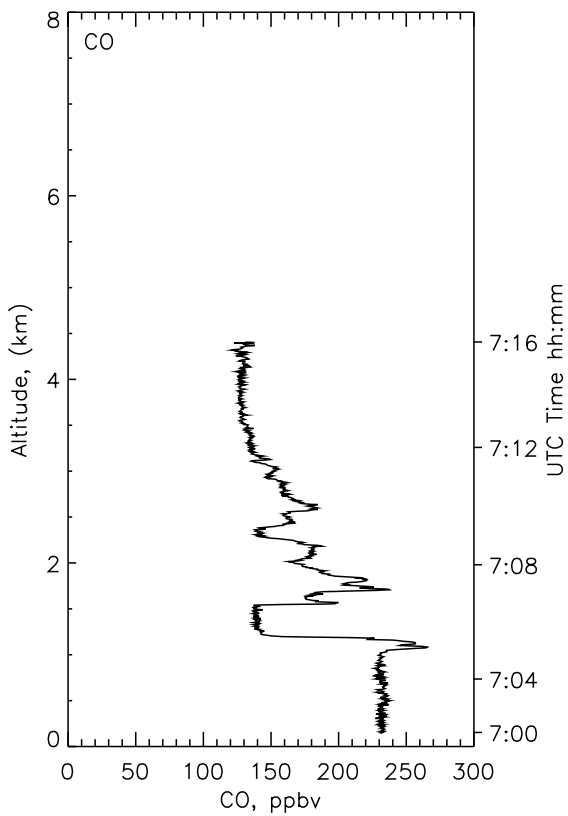

Profile # 5 TRACE-P P3-B Flight 17