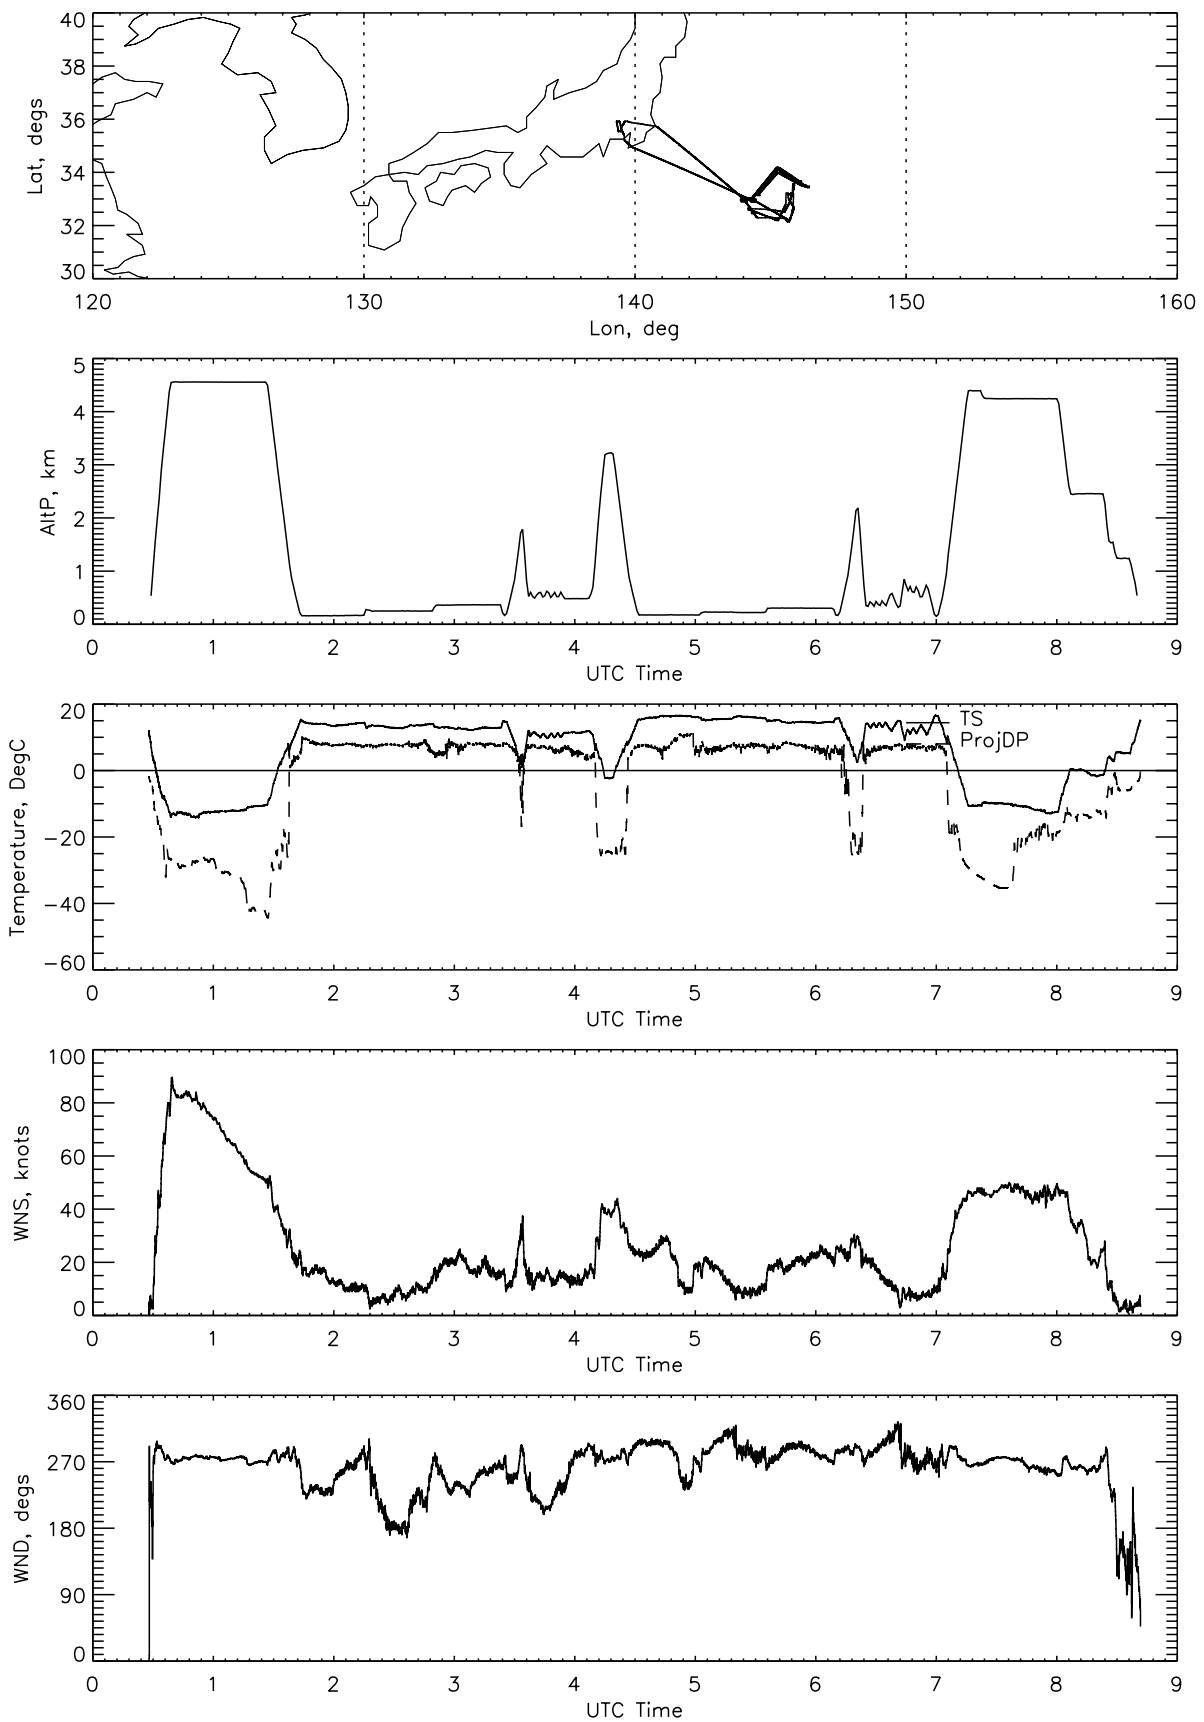

FINAL DATA: TRACE-P P3-B Flight 17

FINAL DATA: TRACE-P P3-B Flight 17

FINAL DATA: TRACE-P P3-B Flight 17

FINAL DATA: TRACE-P P3-B Flight 17

FINAL DATA: TRACE-P P3-B Flight 17

FINAL DATA: TRACE-P P3-B Flight 17

FINAL DATA: TRACE-P P3-B Flight 17

FINAL DATA: TRACE-P P3-B Flight 17

LEFT BLANK

FINAL DATA: TRACE-P P3-B Flight 17

FINAL DATA: TRACE-P P3-B Flight 17

Profile # 1 TRACE-P P3-B Flight 17

Profile # 2 TRACE-P P3-B Flight 17

Profile # 3 TRACE-P P3-B Flight 17

Profile # 4 TRACE-P P3-B Flight 17

Profile # 5 TRACE-P P3-B Flight 17

Profile # 6 TRACE-P P3-B Flight 17