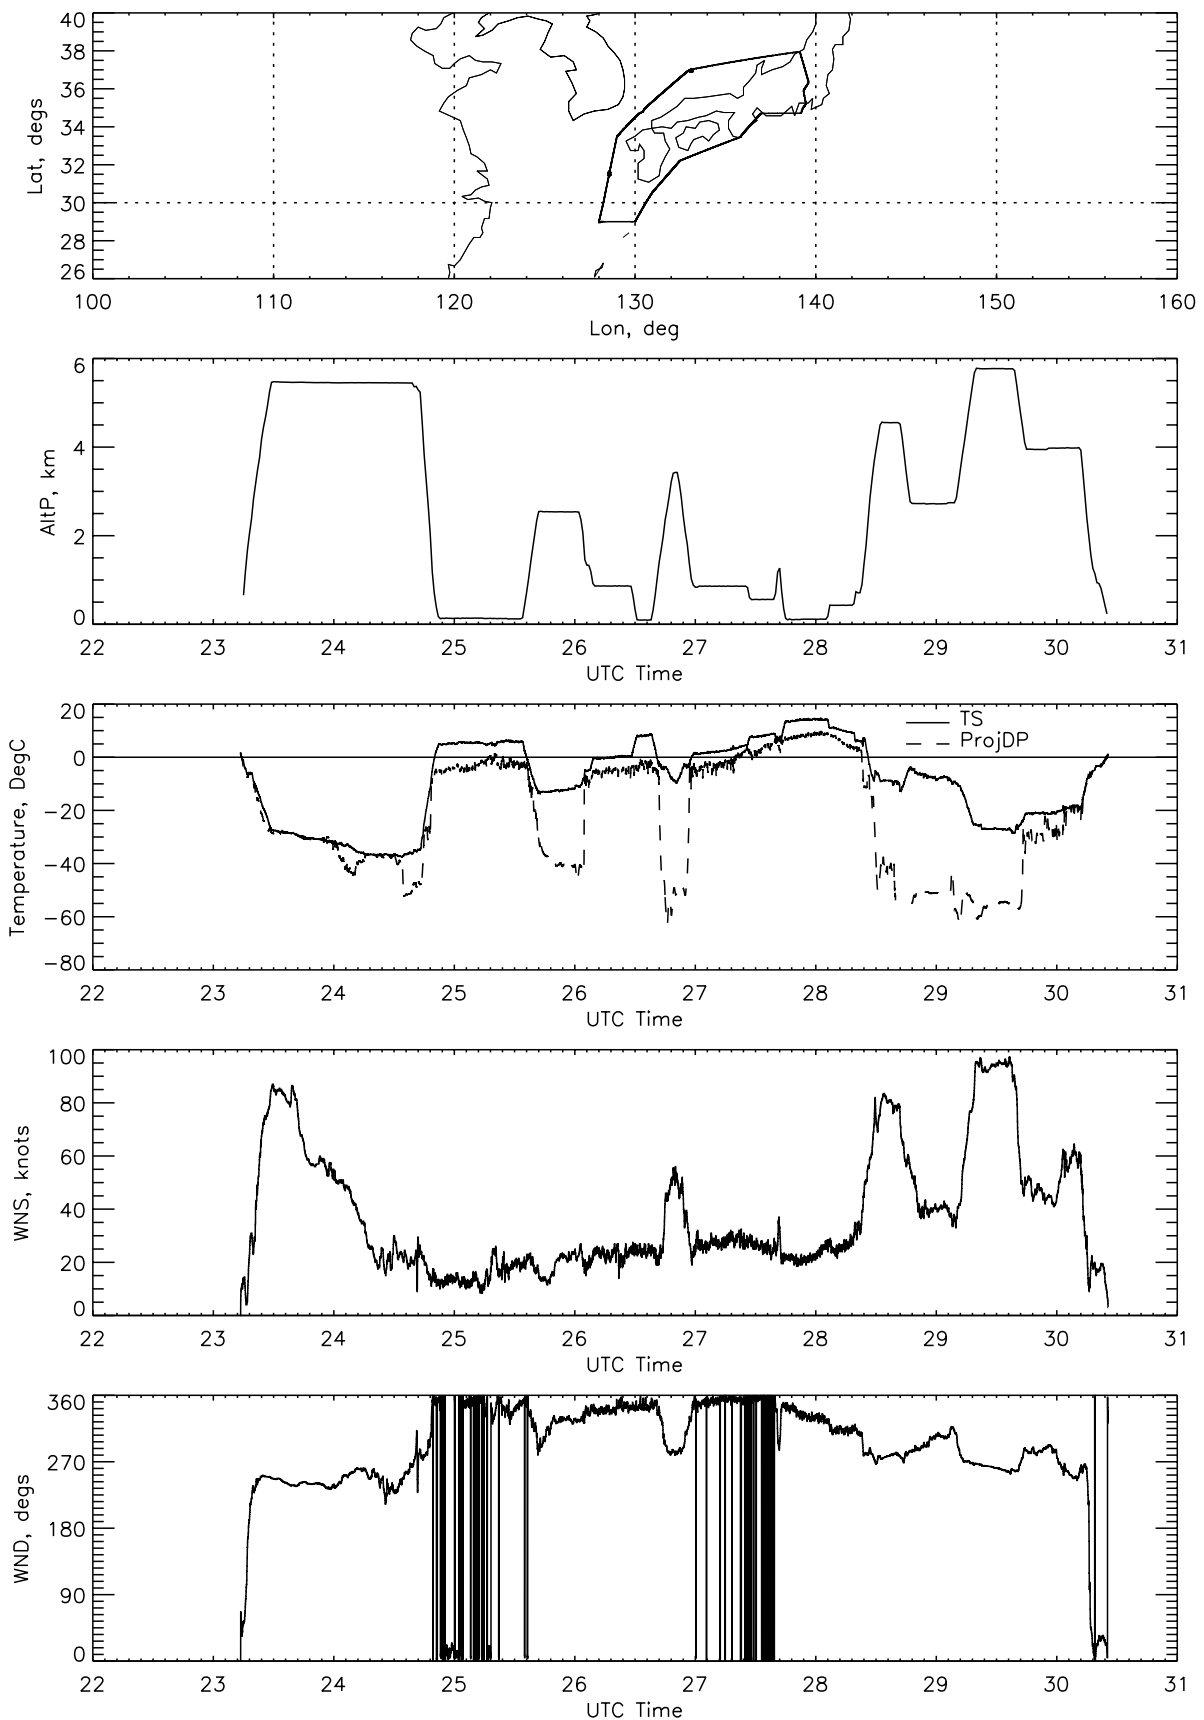

FINAL DATA: TRACE-P P3-B Flight 18

FINAL DATA: TRACE-P P3-B Flight 18

FINAL DATA: TRACE-P P3-B Flight 18

FINAL DATA: TRACE-P P3-B Flight 18

FINAL DATA: TRACE-P P3-B Flight 18

FINAL DATA: TRACE-P P3-B Flight 18

FINAL DATA: TRACE-P P3-B Flight 18

FINAL DATA: TRACE-P P3-B Flight 18

LEFT BLANK

FINAL DATA: TRACE-P P3-B Flight 18

FINAL DATA: TRACE-P P3-B Flight 18

Profile # 1 TRACE-P P3-B Flight 18

Profile # 2 TRACE-P P3-B Flight 18

Profile # 3 TRACE-P P3-B Flight 18

Profile # 4 TRACE-P P3-B Flight 18

Profile # 5 TRACE-P P3-B Flight 18

Profile # 6 TRACE-P P3-B Flight 18

Profile # 7 TRACE-P P3-B Flight 18

Profile # 8 TRACE-P P3-B Flight 18