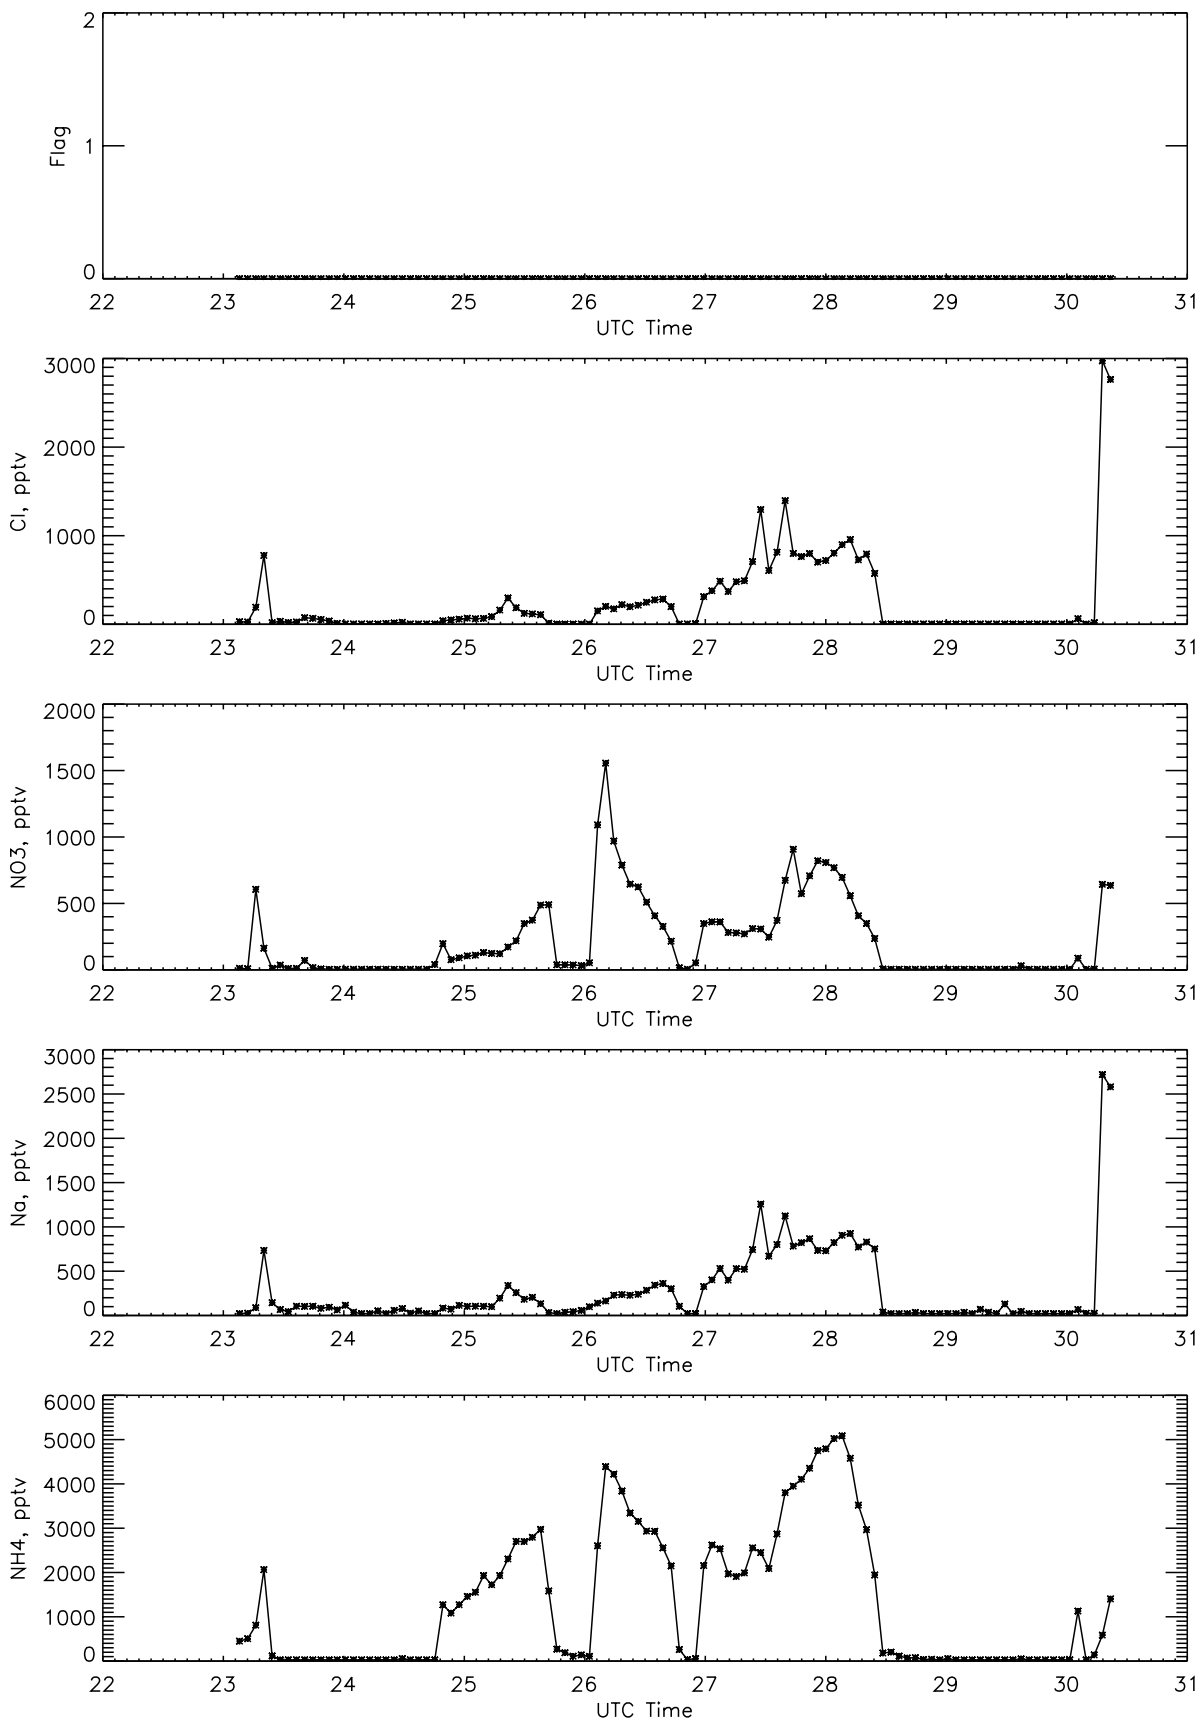

FINAL DATA: TRACE-P P3-B Flight 18

FINAL DATA: TRACE-P P3-B Flight 18

FINAL DATA: TRACE-P P3-B Flight 18

FINAL DATA: TRACE-P P3-B Flight 18

FINAL DATA: TRACE-P P3-B Flight 18

FINAL DATA: TRACE-P P3-B Flight 18

FINAL DATA: TRACE-P P3-B Flight 18

FINAL DATA: TRACE-P P3-B Flight 18

LEFT BLANK

FINAL DATA: TRACE-P P3-B Flight 18

FINAL DATA: TRACE-P P3-B Flight 18

Profile # 1 TRACE-P P3-B Flight 18

Profile # 2 TRACE-P P3-B Flight 18

Profile # 3 TRACE-P P3-B Flight 18

Profile # 4 TRACE-P P3-B Flight 18

Profile # 5 TRACE-P P3-B Flight 18

Profile # 6 TRACE-P P3-B Flight 18

Profile # 7 TRACE-P P3-B Flight 18

Profile # 8 TRACE-P P3-B Flight 18